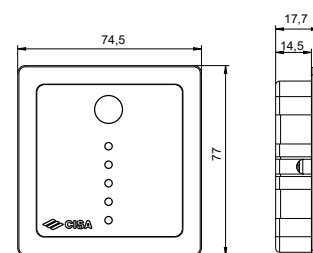

- Quick and easy to install.
- Can be positioned where you want.
- Ergonomic and user-friendly.
- Used to configure operating modes: automatic, semi-automatic or hold open.
- Light signals anomaly.
- Protective rose in different finishes.