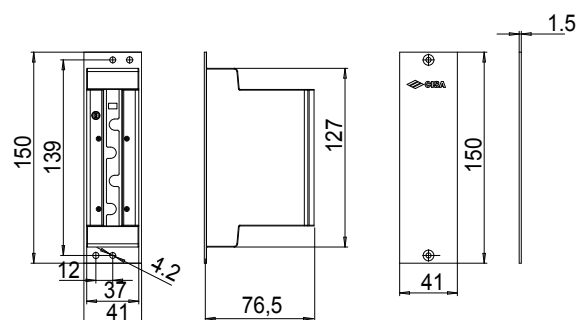

**BATTERY HOLDER - PRACTICAL
TO USE**

- Compact size.
- Can be positioned where you want.
- Easy to replace batteries.
- Uses off-the-shelf batteries.