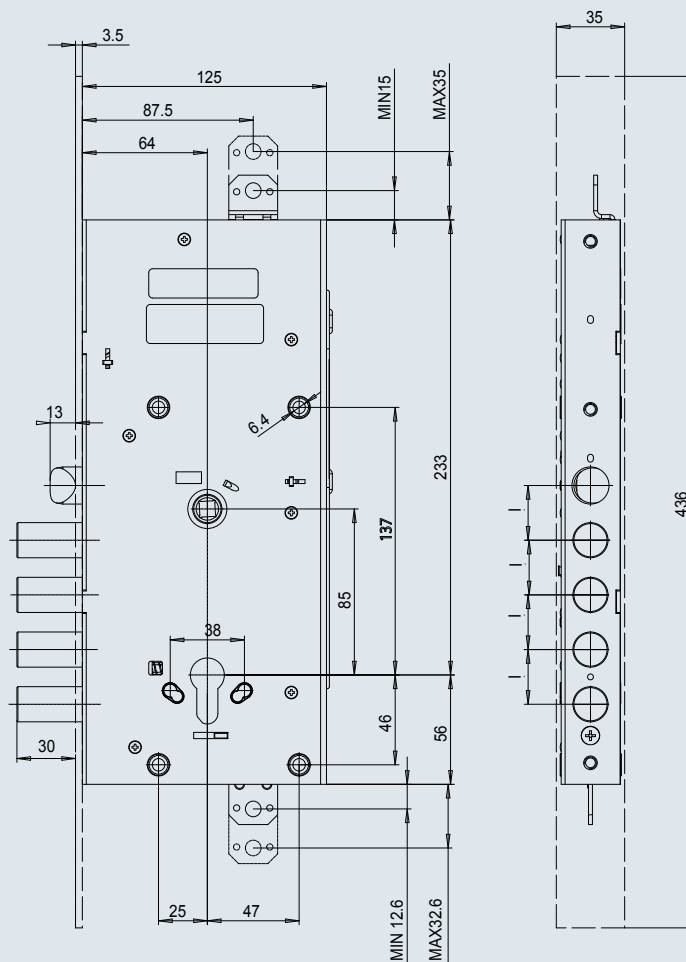

Motorised lock