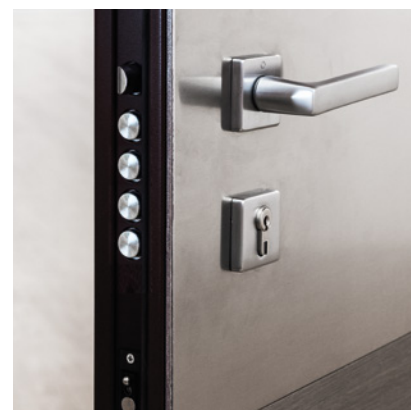

External keypad and transponder

ACCESS SELECTION AND VERSATILITY

- Quick and easy to install.
- Can be positioned where you want.
- Resistive backlit membrane keypad.
- Ergonomic and user-friendly.
- Used to configure operating modes: automatic, semi-automatic or hold open.
- Sound and light signal anomaly.
- Secure encoding system.
- Protective rose in different finishes.