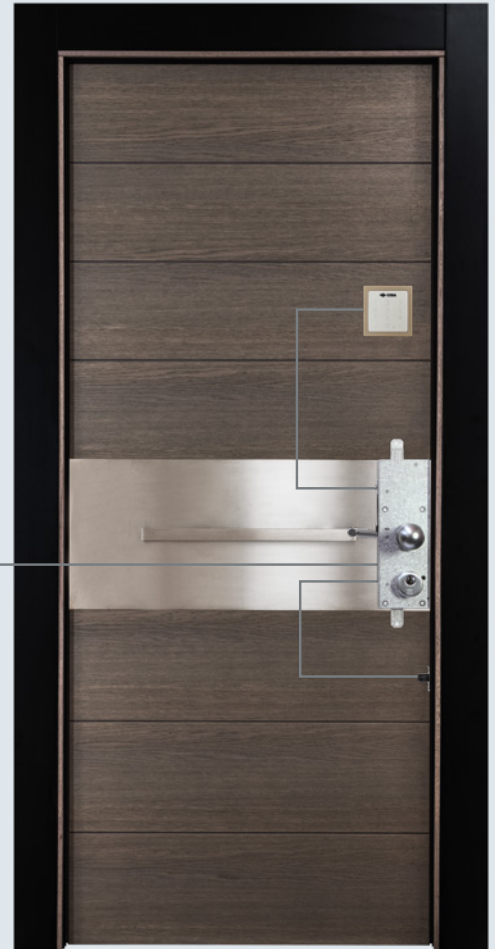

POWERED BY ELECTRIC SYSTEM

Installation
options

The lock can be installed and powered in three different ways.