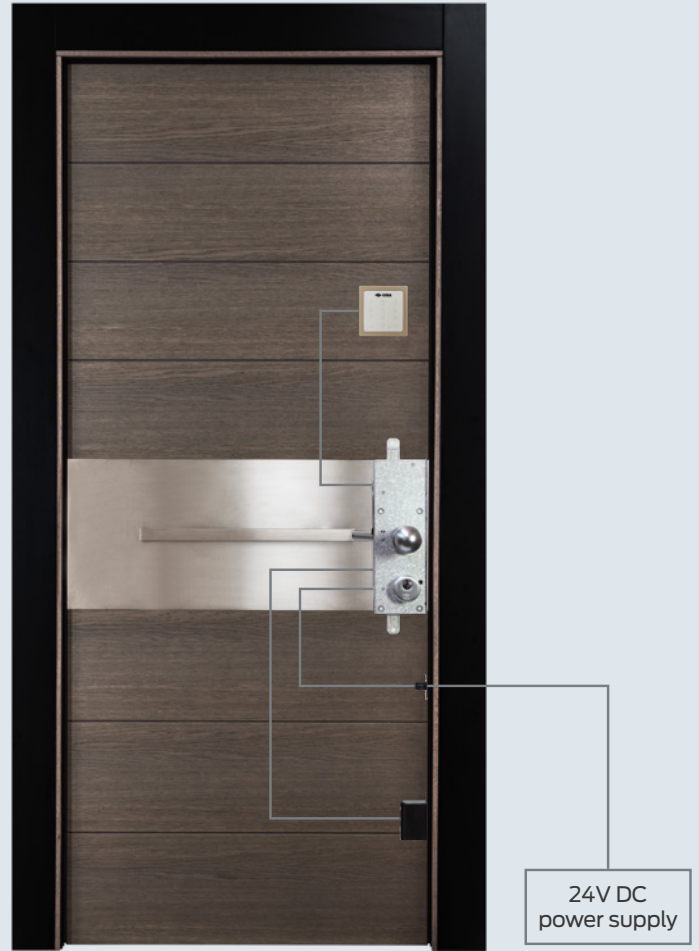

BUTTON FINISHES

L6 - graphite black

L7 - dove grey

L8 - aluminium

L9 - white pearl

POWERED BY ELECTRIC SYSTEM

Installation
options

The lock can be installed and powered in three different ways.

**POWERED BY DISPOSABLE BATTERIES:
12 X 1.5 V AA BATTERIES**

**POWERED BY RECHARGEABLE BATTERIES
THROUGH THE DOOR STATUS DEVICE**

**DOOR STATUS DEVICE - FUNCTIONALITY
AND DESIGN**

- CISA patented solution.
- Self-regulating distance between contacts.
- Can be positioned where you want.
- Replaces the conventional cable guard if installed with rechargeable batteries.
- Contacts do not catch when the door is closed.
- Clean, crisp installation with no protrusions.