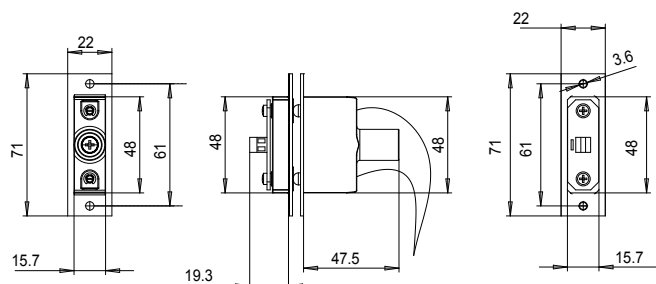

**POWERED BY DISPOSABLE BATTERIES:
12 X 1.5 V AA BATTERIES**

**POWERED BY RECHARGEABLE BATTERIES
THROUGH THE DOOR STATUS DEVICE**

**DOOR STATUS DEVICE - FUNCTIONALITY
AND DESIGN**

- CISA patented solution.
- Self-regulating distance between contacts.
- Can be positioned where you want.
- Replaces the conventional cable guard if installed with rechargeable batteries.
- Contacts do not catch when the door is closed.
- Clean, crisp installation with no protrusions.