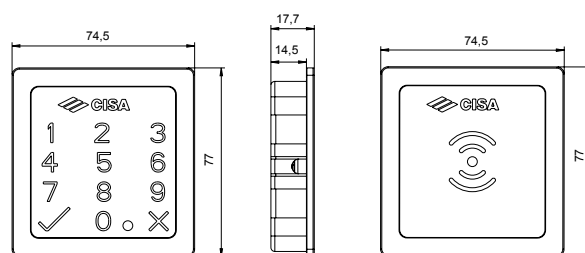

ACCESS SELECTION AND VERSATILITY

- Quick and easy to install.
- Can be positioned where you want.
- Resistive backlit membrane keypad.
- Ergonomic and user-friendly.
- Used to configure operating modes: automatic, semi-automatic or hold open.
- Sound and light signal anomaly.
- Secure encoding system.
- Protective rose in different finishes.